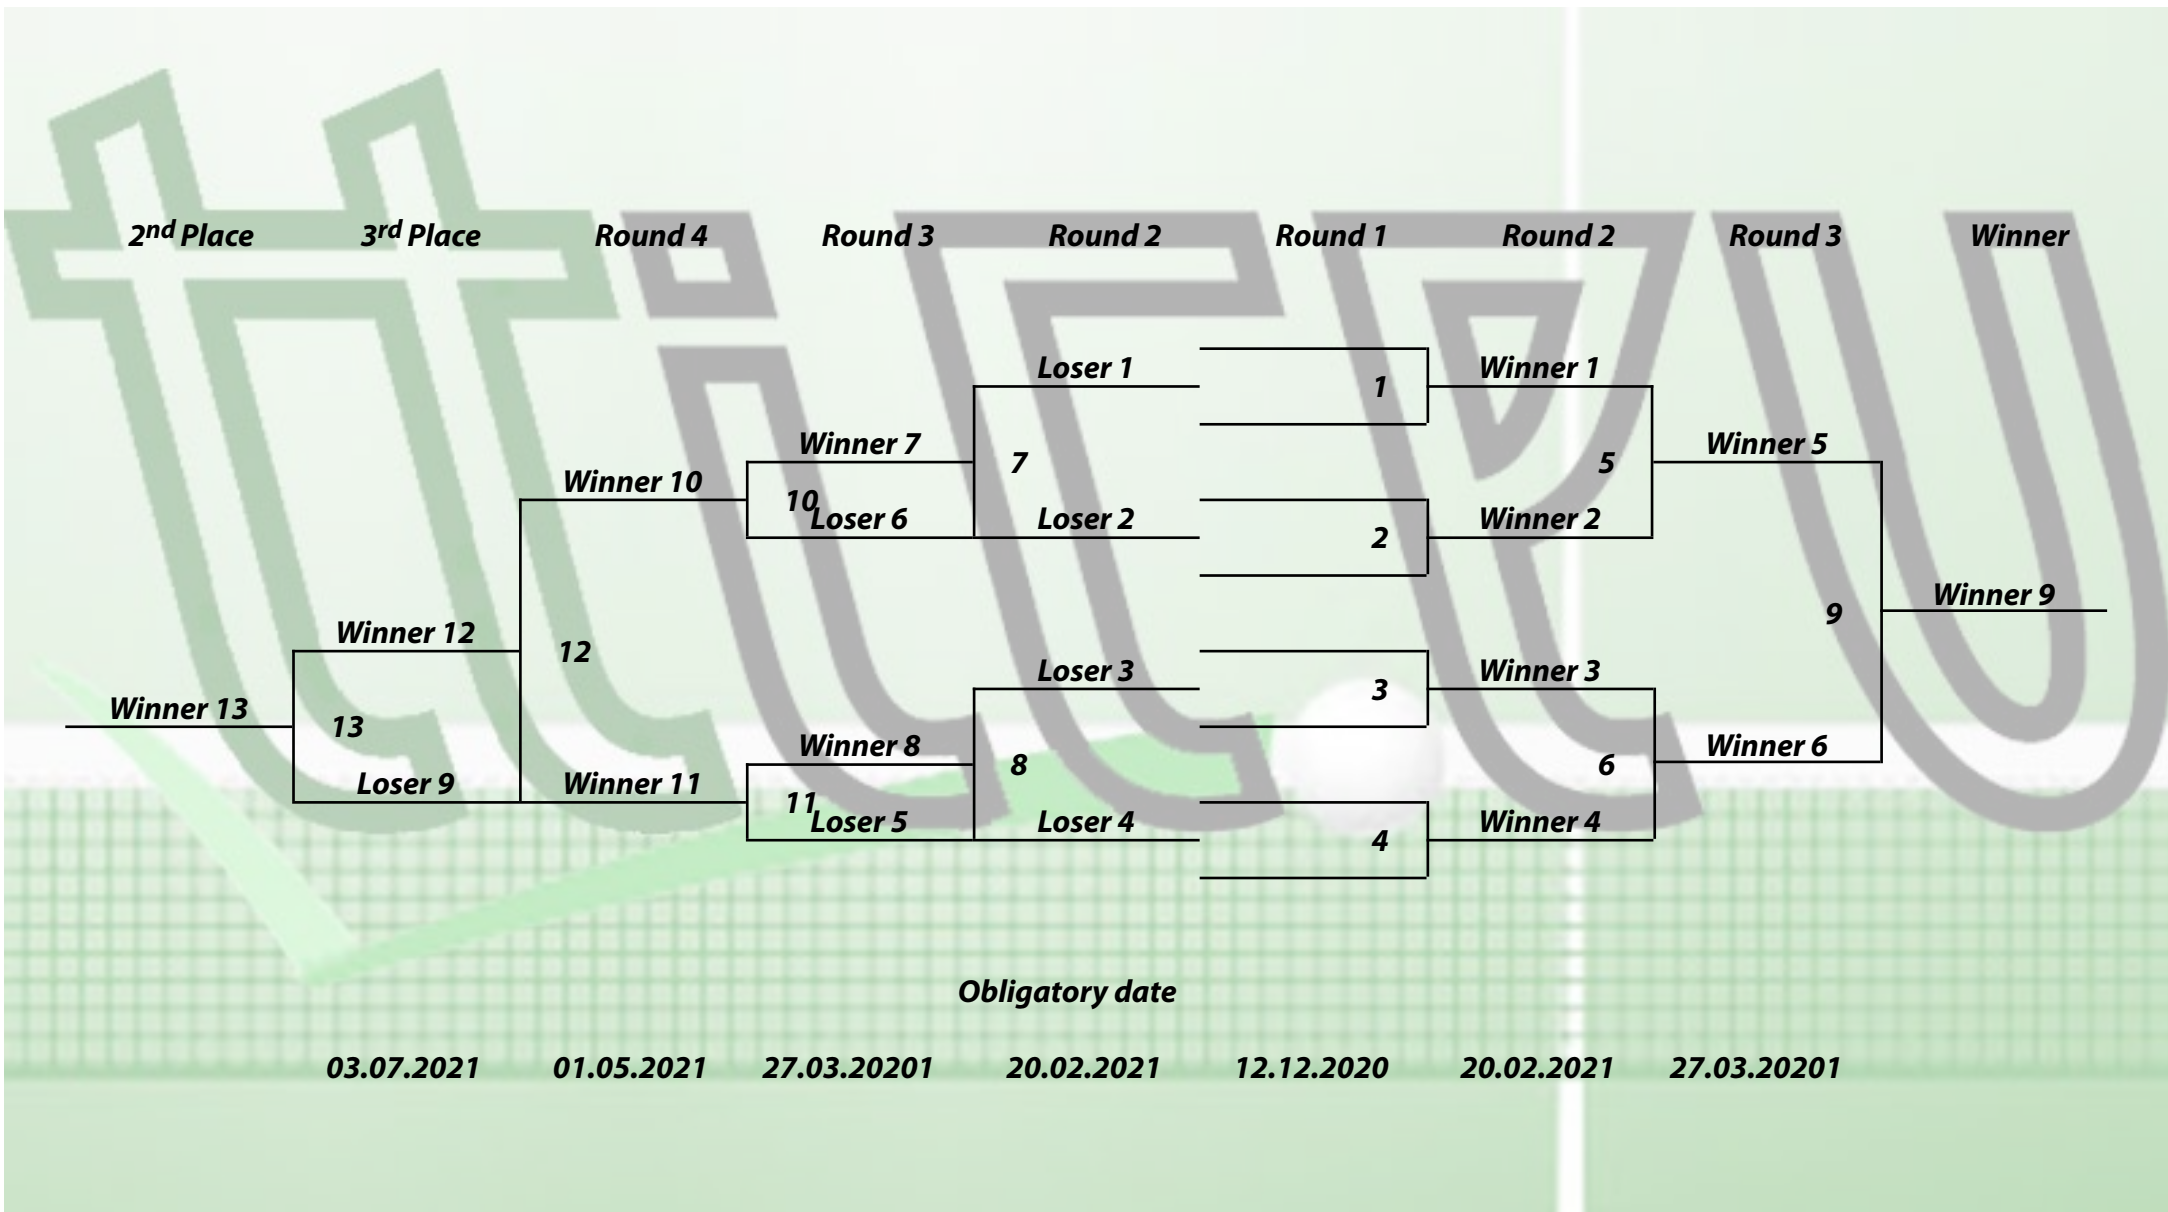

DOUBLE ELIMINATION SYSTEM

TT-INTERCUP - THE ORIGINAL FOR MORE THAN 30 YEARS